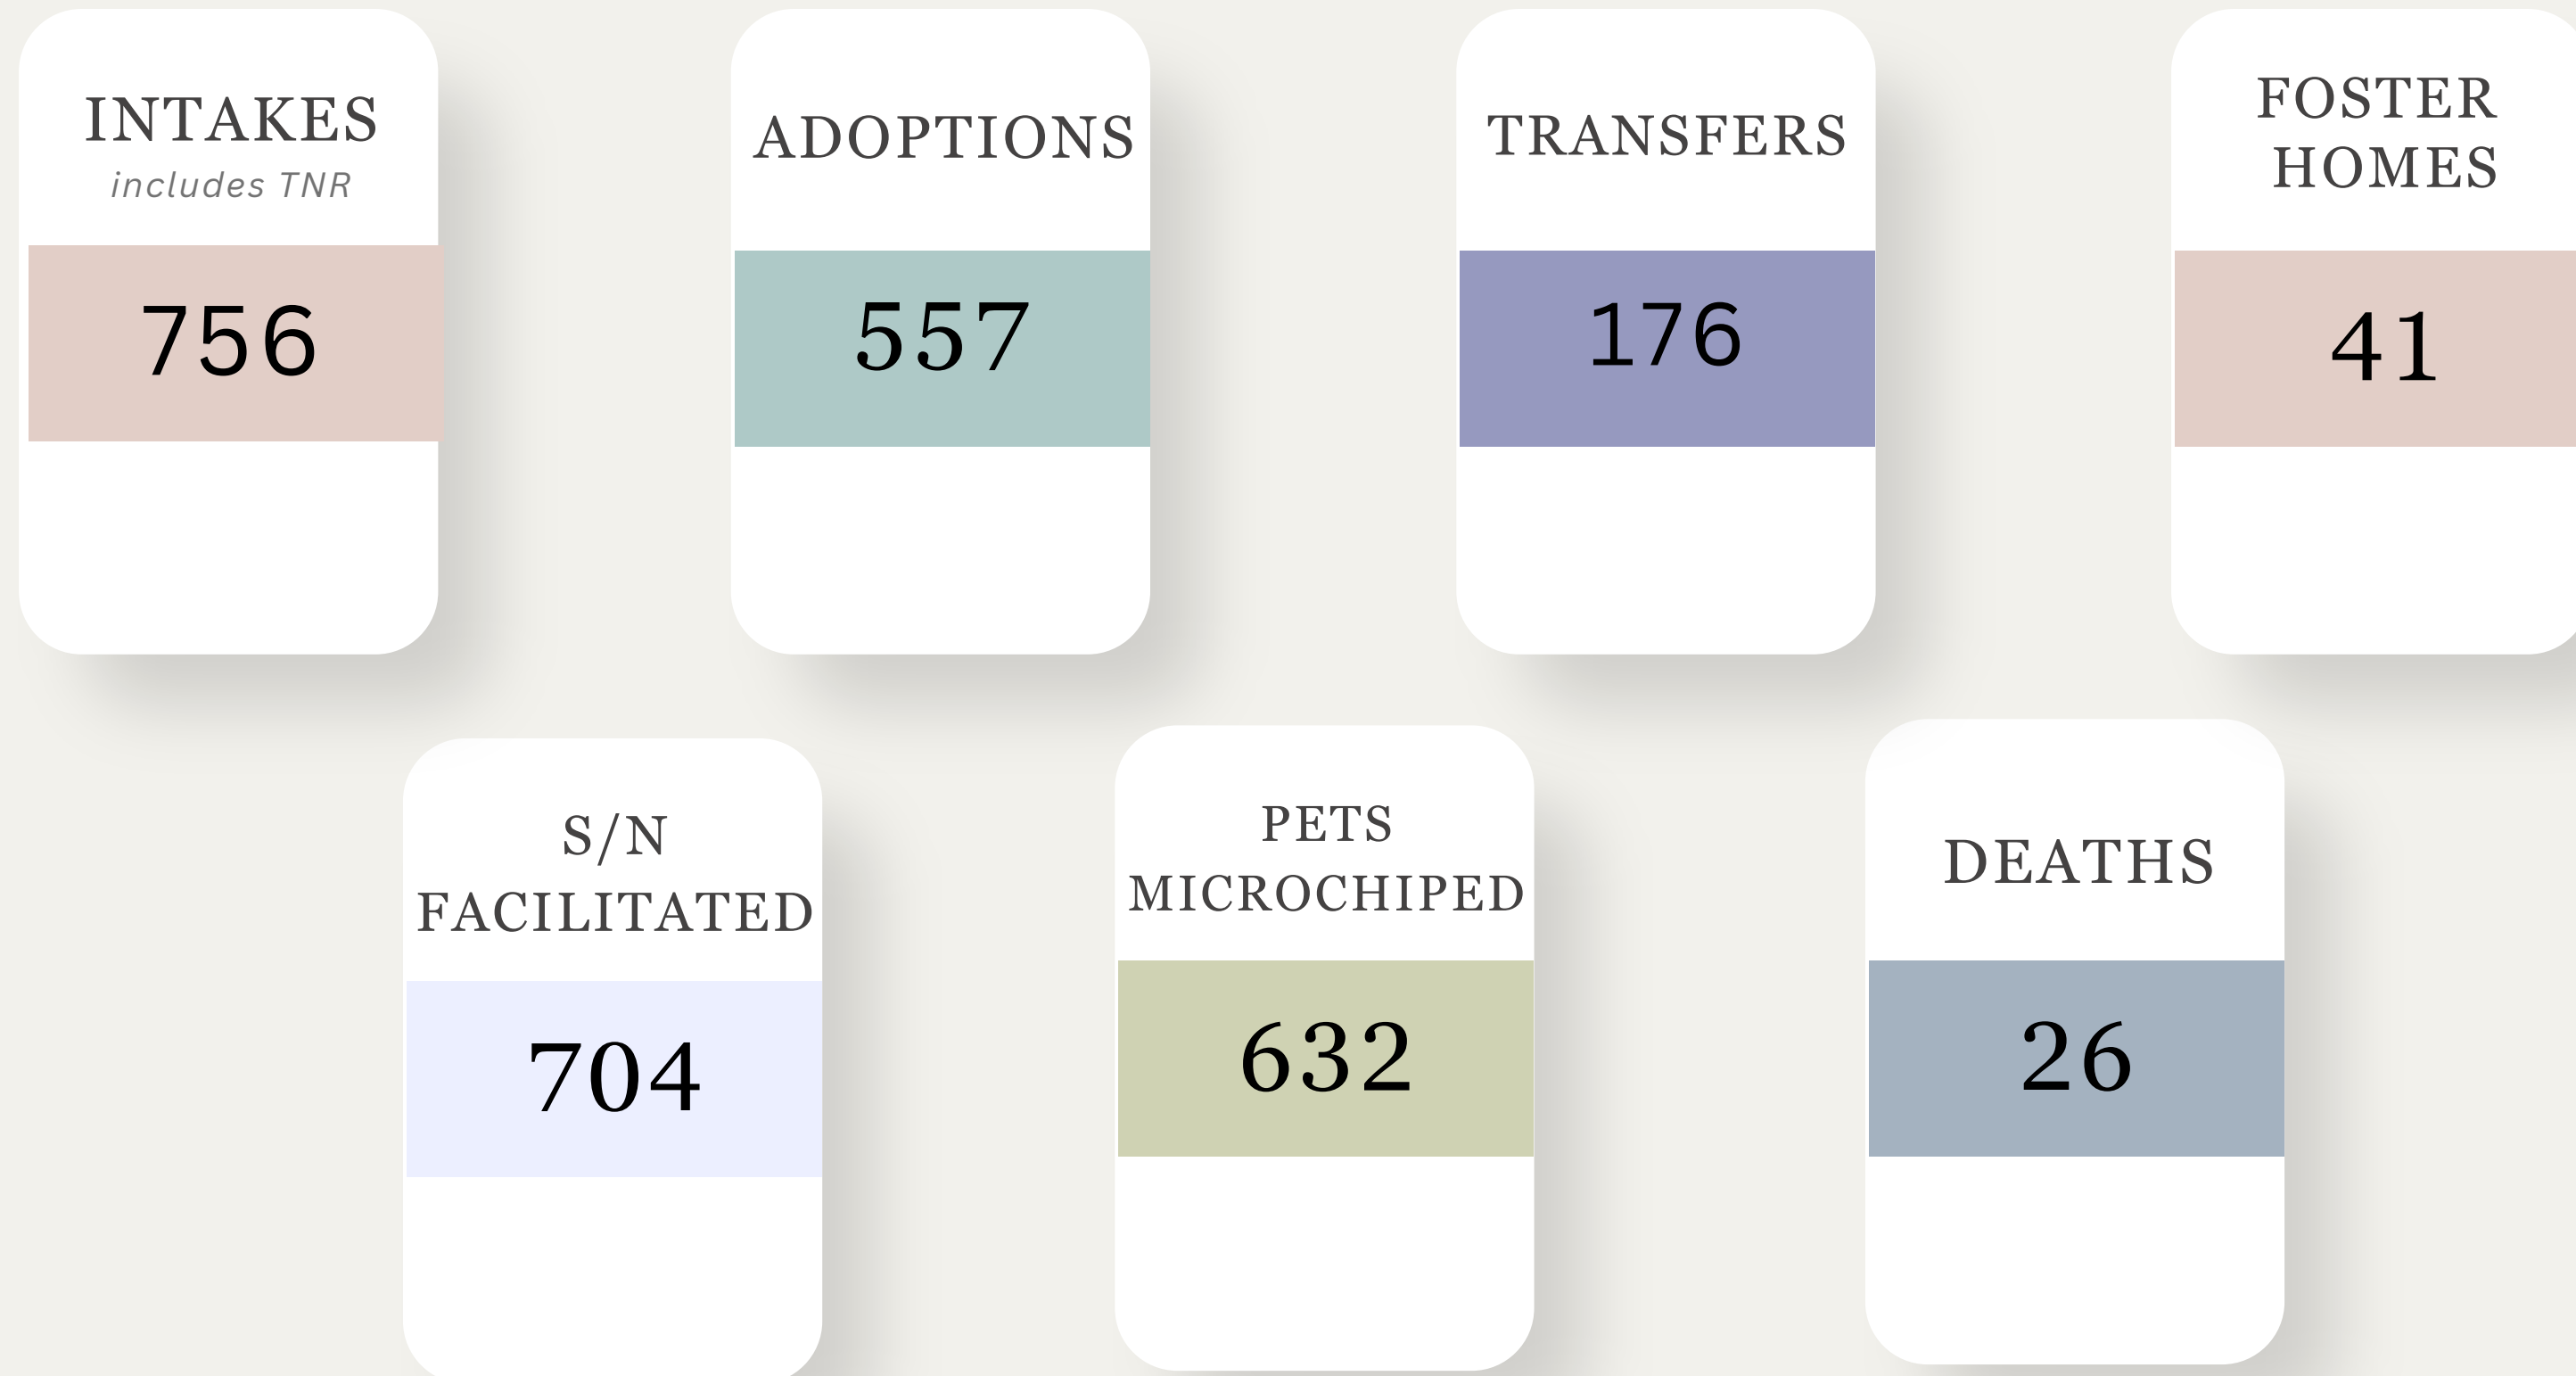

2025 IN REVIEW

**TEAM
KITTEN** 

2025

AT A GLANCE

MONTHLY BREAKDOWN

● INTAKES ● ADOPTIONS ● TRANSFERS

INTAKES

BY AGE

ALL AGES

- Kitten --> Under 4 Months
- Young --> 4 Months to a Year
- Adult --> Over a Year

Over 30% of All Adult Intakes
Were Mama Cats

KITTENS

< 4 Weeks	96
4-8 Weeks	200
8-16 Weeks	294

Push Pop and her brother
Bomb Pop came in as
babies with their mom!

Here she is at 8
weeks old, ready
to go to her
forever home!

78.3%

OF INTAKES UNDER A YEAR
OLD WERE PART OF A LITTER

127

KITTENS UNDER 8 WEEKS
CAME IN WITH MOM

INTAKES

BY COUNTY

After his siblings passed away due to winter weather, Dauntless's rescuers drove the hour and a half from Westphalia to bring him to us.

LAST LITTER PROGRAM

ABOUT

The Last Litter Program is a proactive initiative by Team Kitten aimed at addressing cat overpopulation by preventing unplanned litters of kittens. This program supports families by offering comprehensive care and promoting responsible pet ownership.