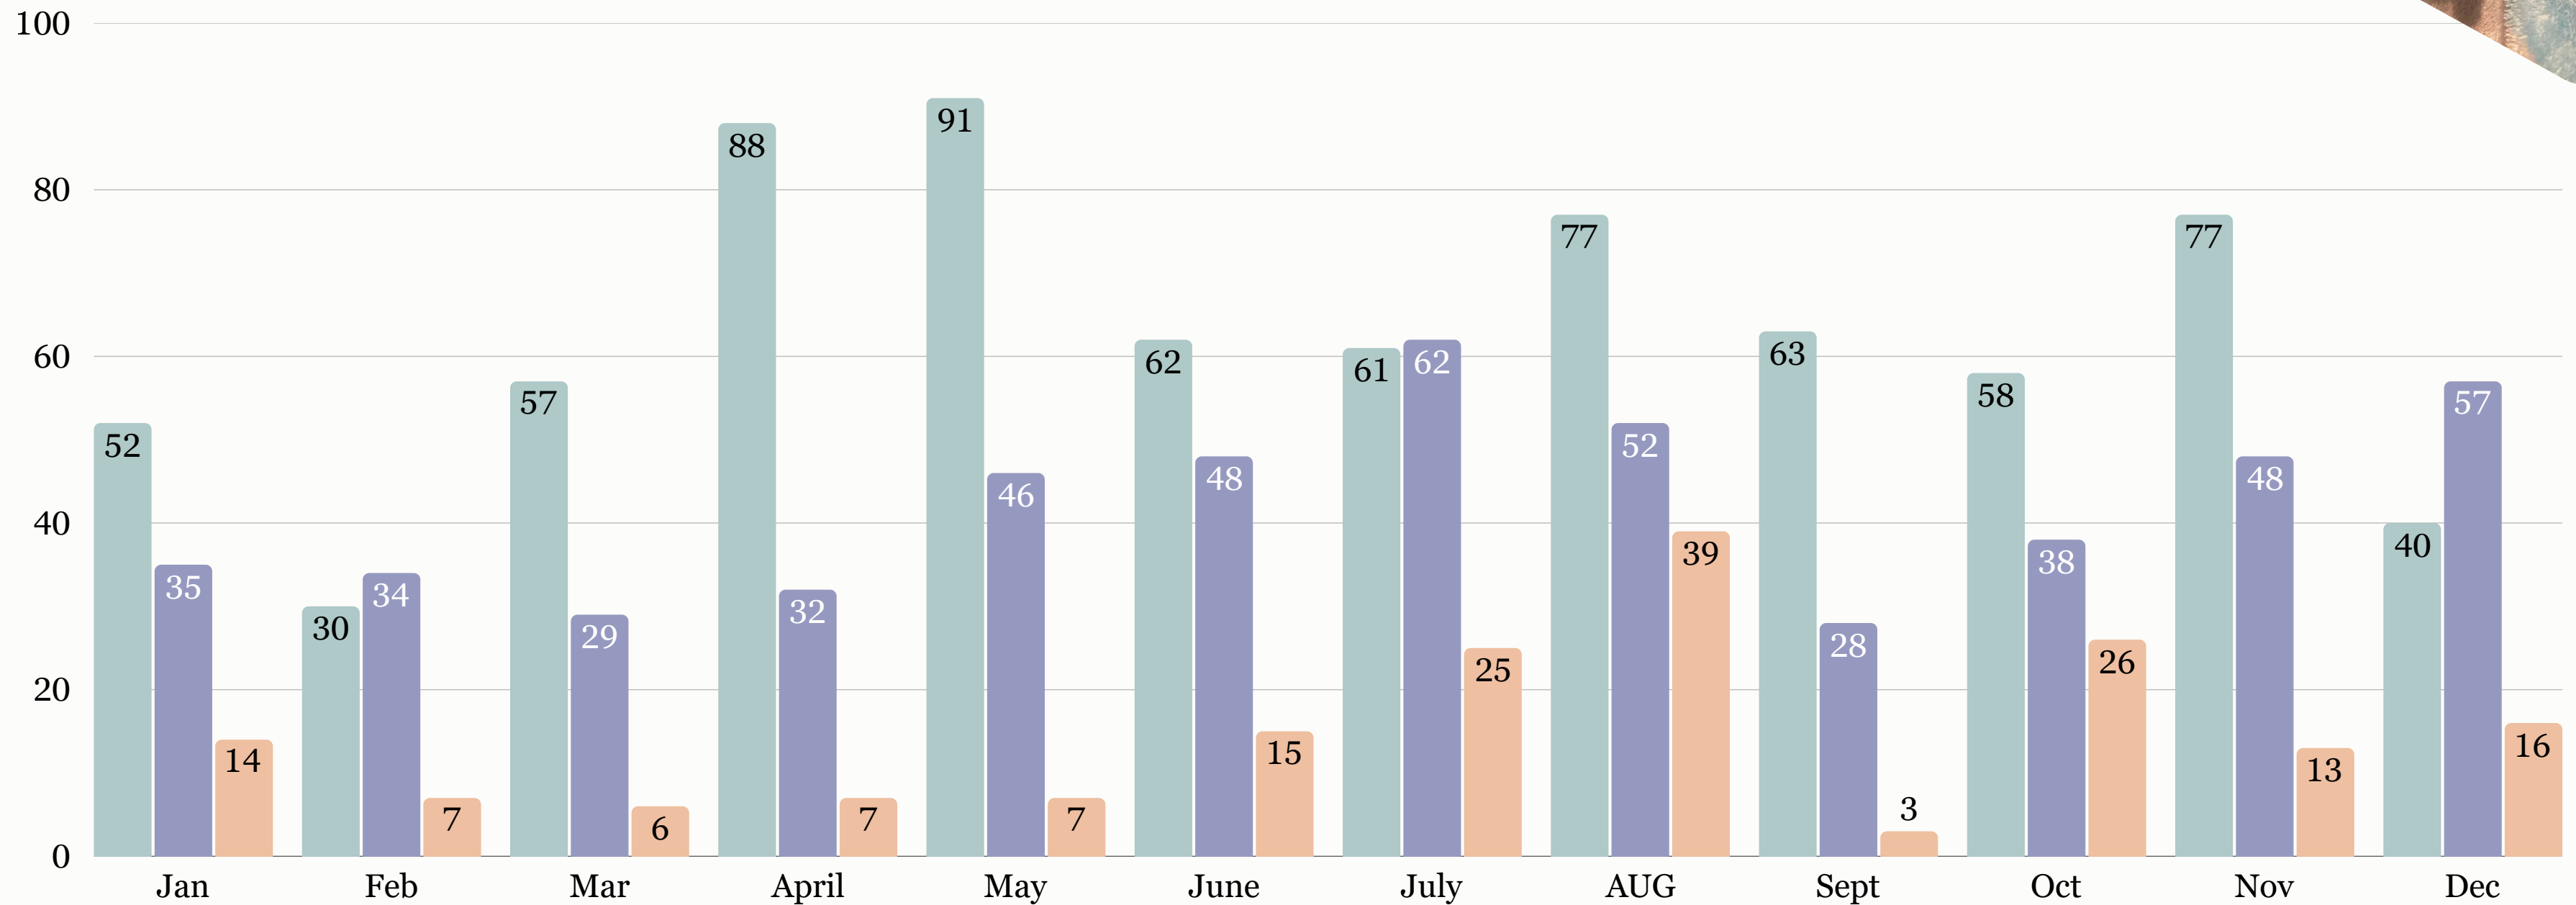

2025 IN REVIEW

**TEAM
KITTEN** 

2025

AT A GLANCE

MONTHLY BREAKDOWN

● INTAKES ● ADOPTIONS ● TRANSFERS

INTAKES

BY AGE

ALL AGES

- Kitten --> Under 4 Months
- Young --> 4 Months to a Year
- Adult --> Over a Year

Over 30% of All Adult Intakes
Were Mama Cats

KITTENS

< 4 Weeks	96
4-8 Weeks	200
8-16 Weeks	294

Push Pop and her brother
Bomb Pop came in as
babies with their mom!

Here she is at 8
weeks old, ready
to go to her
forever home!

78.3%

OF INTAKES UNDER A YEAR
OLD WERE PART OF A LITTER

127

KITTENS UNDER 8 WEEKS
CAME IN WITH MOM

INTAKES

BY COUNTY

After his siblings passed away due to winter weather, Dauntless's rescuers drove the hour and a half from Westphalia to bring him to us.

LAST LITTER PROGRAM

ABOUT

The Last Litter Program is a proactive initiative by Team Kitten aimed at addressing cat overpopulation by preventing unplanned litters of kittens. This program supports families by offering comprehensive care and promoting responsible pet ownership.