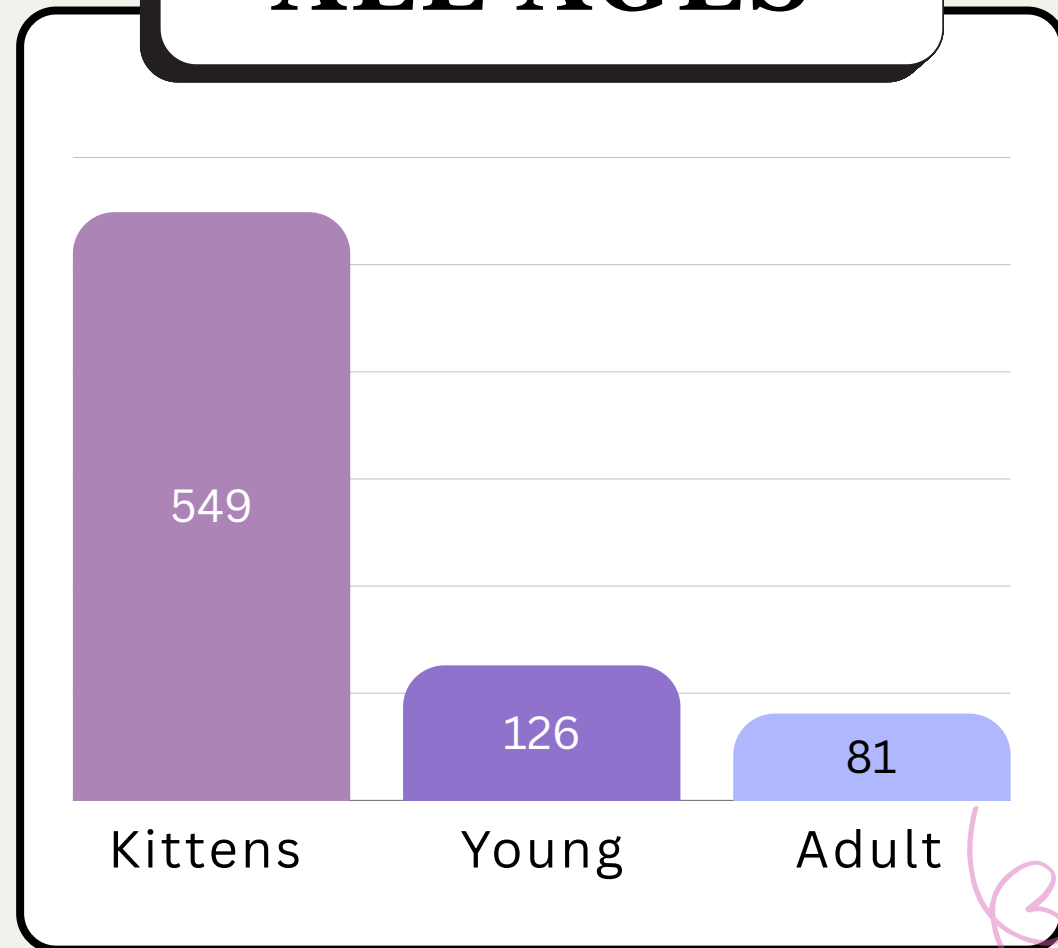

2025 IN REVIEW

**TEAM
KITTEN** 

2025

AT A GLANCE

MONTHLY BREAKDOWN

● INTAKES ● ADOPTIONS ● TRANSFERS

INTAKES

BY AGE

ALL AGES

- Kitten --> Under 4 Months
- Young --> 4 Months to a Year
- Adult --> Over a Year

Over 30% of All Adult Intakes
Were Mama Cats

KITTENS

< 4 Weeks	96
4-8 Weeks	200
8-16 Weeks	294

Push Pop and her brother
Bomb Pop came in as
babies with their mom!

Here she is at 8
weeks old, ready
to go to her
forever home!

78.3%

OF INTAKES UNDER A YEAR
OLD WERE PART OF A LITTER

127

KITTENS UNDER 8 WEEKS
CAME IN WITH MOM

INTAKES

BY COUNTY

After his siblings passed away due to winter weather, Dauntless's rescuers drove the hour and a half from Westphalia to bring him to us.

549
 TOTAL FELINES PLACED IN
 THEIR FOREVER HOMES

*Plus the 177
 transferred for
 adoption
 placement!*

ADOPTER LOCATIONS

235 miles

FARTHEST DISTANCE
TRAVELED

26

UNIQUE ADOPTER
COUNTIES IN KS AND MO

A few kittens found their forever homes at our monthly Kitty Karma Yoga in Lawrence!