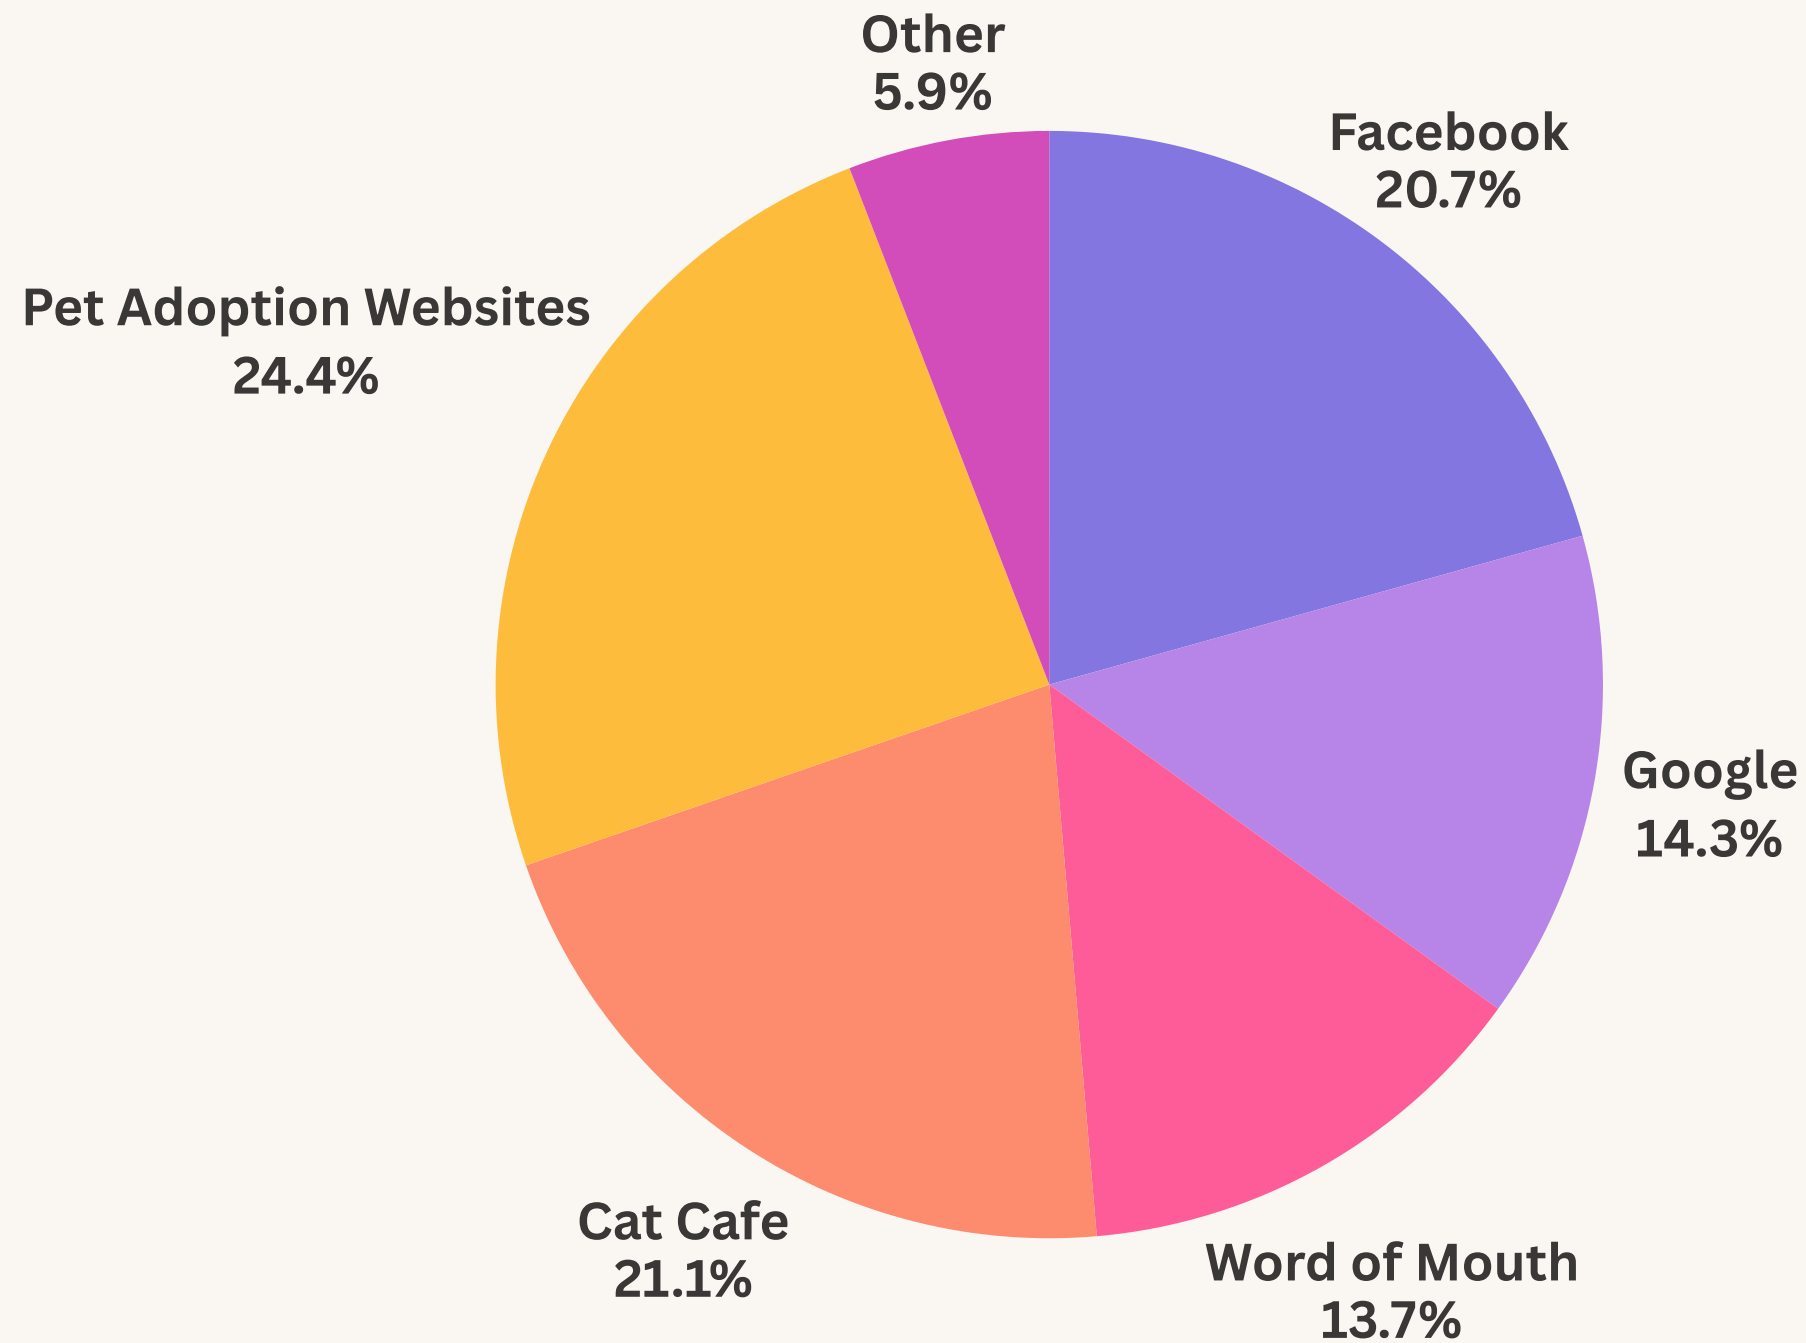

LAST LITTER PROGRAM

ABOUT

The Last Litter Program is a proactive initiative by Team Kitten aimed at addressing cat overpopulation by preventing unplanned litters of kittens. This program supports families by offering comprehensive care and promoting responsible pet ownership.

Jupiter and her objectively adorable kittens came in for a check up and vaccines!

Jupiter was fixed and able to go back to her owners without having to worry about any future kittens!

TRANSFERS

Off to Brown County to be adopted at their Petsmart Location in St. Jo!

549
 TOTAL FELINES PLACED IN
 THEIR FOREVER HOMES

*Plus the 177
 transferred for
 adoption
 placement!*

ADOPTER LOCATIONS

235 miles

FARTHEST DISTANCE
TRAVELED

26

UNIQUE ADOPTER
COUNTIES IN KS AND MO

A few kittens found their forever homes at our monthly Kitty Karma Yoga in Lawrence!

MOST COMMON DESTINATIONS

58%	Shawnee
11%	Douglas
8%	Missouri
5%	Riley
5%	Johnson
2%	Geary
11%	Other Counties

HOW PEOPLE HEARD ABOUT US

MOST COMMON SOURCE COMBINATIONS

Facebook & Topeka Cat Cafe

Word of Mouth & Facebook