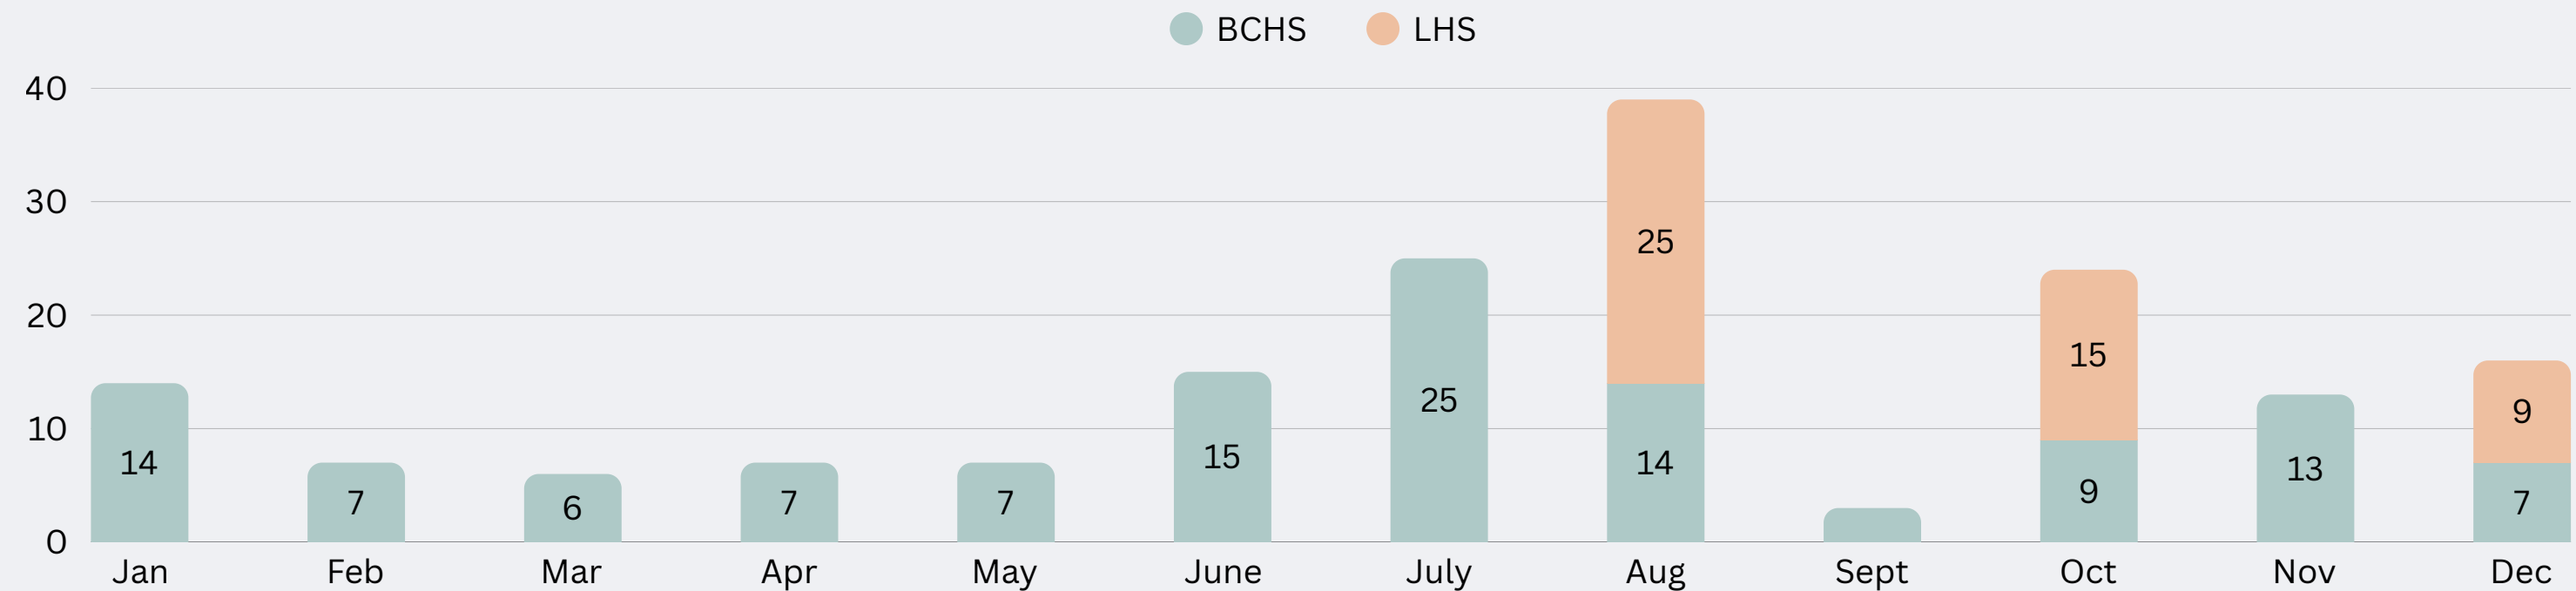

Jupiter and her objectively adorable kittens came in for a check up and vaccines!

Jupiter was fixed and able to go back to her owners without having to worry about any future kittens!

TRANSFERS

Off to Brown County to be adopted at their Petsmart Location in St. Jo!

LAWRENCE HUMANE SOCIETY

Kitten	15
Young	23
Adult	11

TOTAL 49

BROWN COUNTY HUMANE SOCIETY

Kitten	63
Young	44
Adult	21

TOTAL 128

TRANSFERS PER MONTH

ADOPTIONS