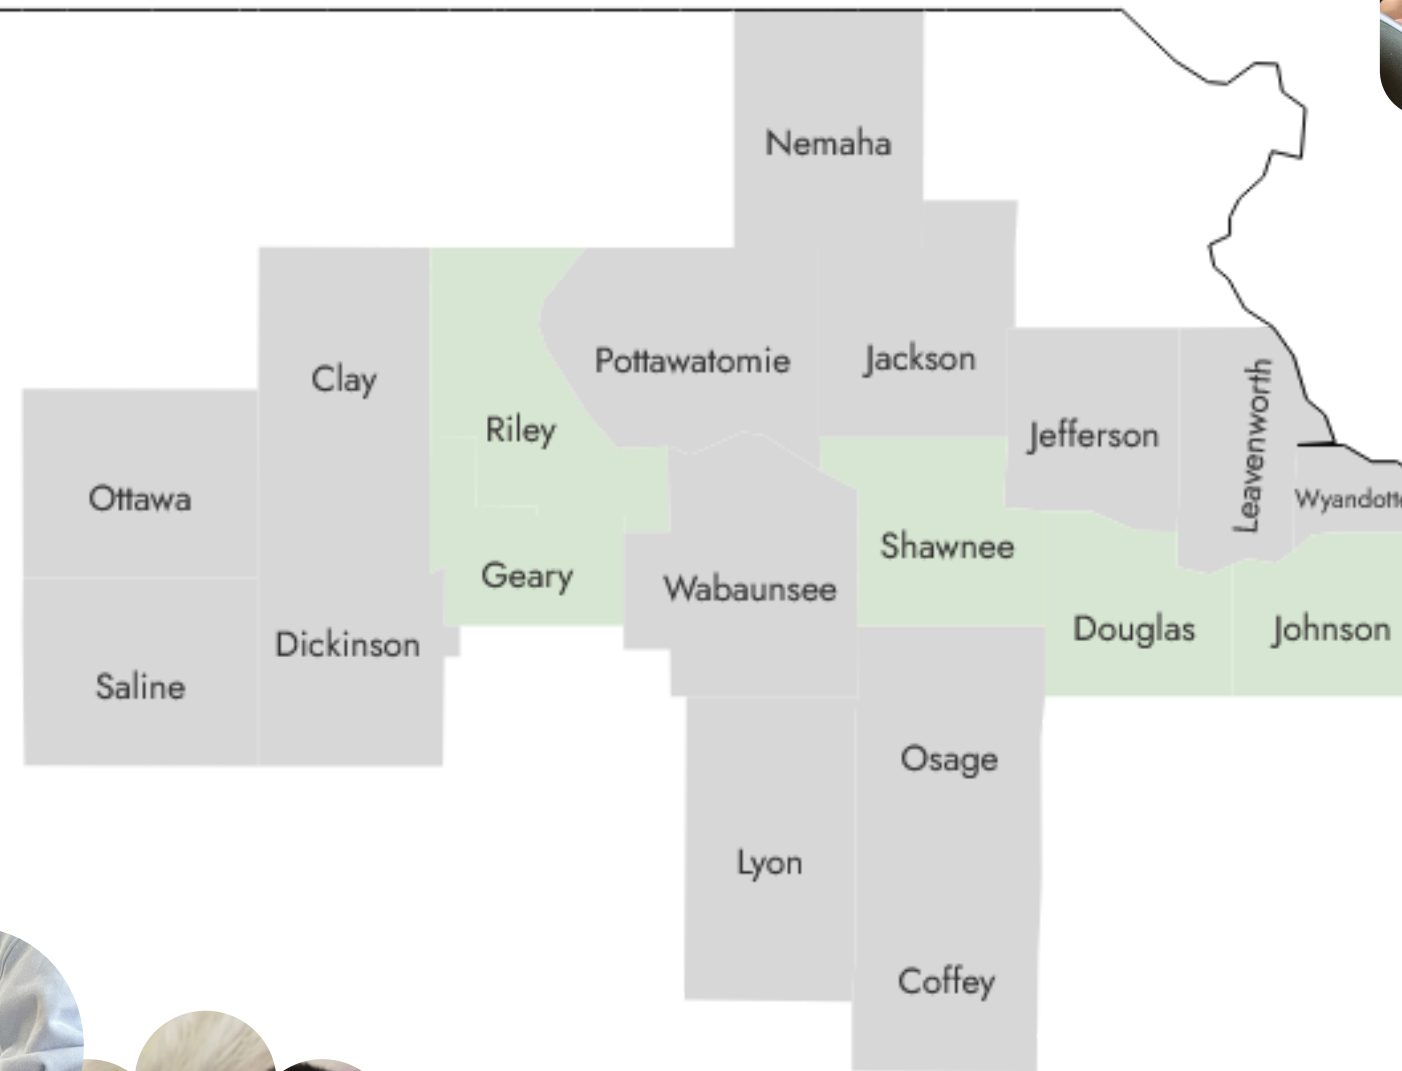

Jupiter and her objectively adorable kittens came in for a check up and vaccines!

Jupiter was fixed and able to go back to her owners without having to worry about any future kittens!

TRANSFERS

Off to Brown County to be adopted at their Petsmart Location in St. Jo!

549
 TOTAL FELINES PLACED IN
 THEIR FOREVER HOMES

*Plus the 177
 transferred for
 adoption
 placement!*

ADOPTER LOCATIONS

235 miles

FARTHEST DISTANCE
TRAVELED

26

UNIQUE ADOPTER
COUNTIES IN KS AND MO

A few kittens found their forever homes at our monthly Kitty Karma Yoga in Lawrence!

MOST COMMON DESTINATIONS

58%	Shawnee
11%	Douglas
8%	Missouri
5%	Riley
5%	Johnson
2%	Geary
11%	Other Counties

HOW PEOPLE HEARD ABOUT US

MOST COMMON SOURCE COMBINATIONS

Facebook & Topeka Cat Cafe

Word of Mouth & Facebook