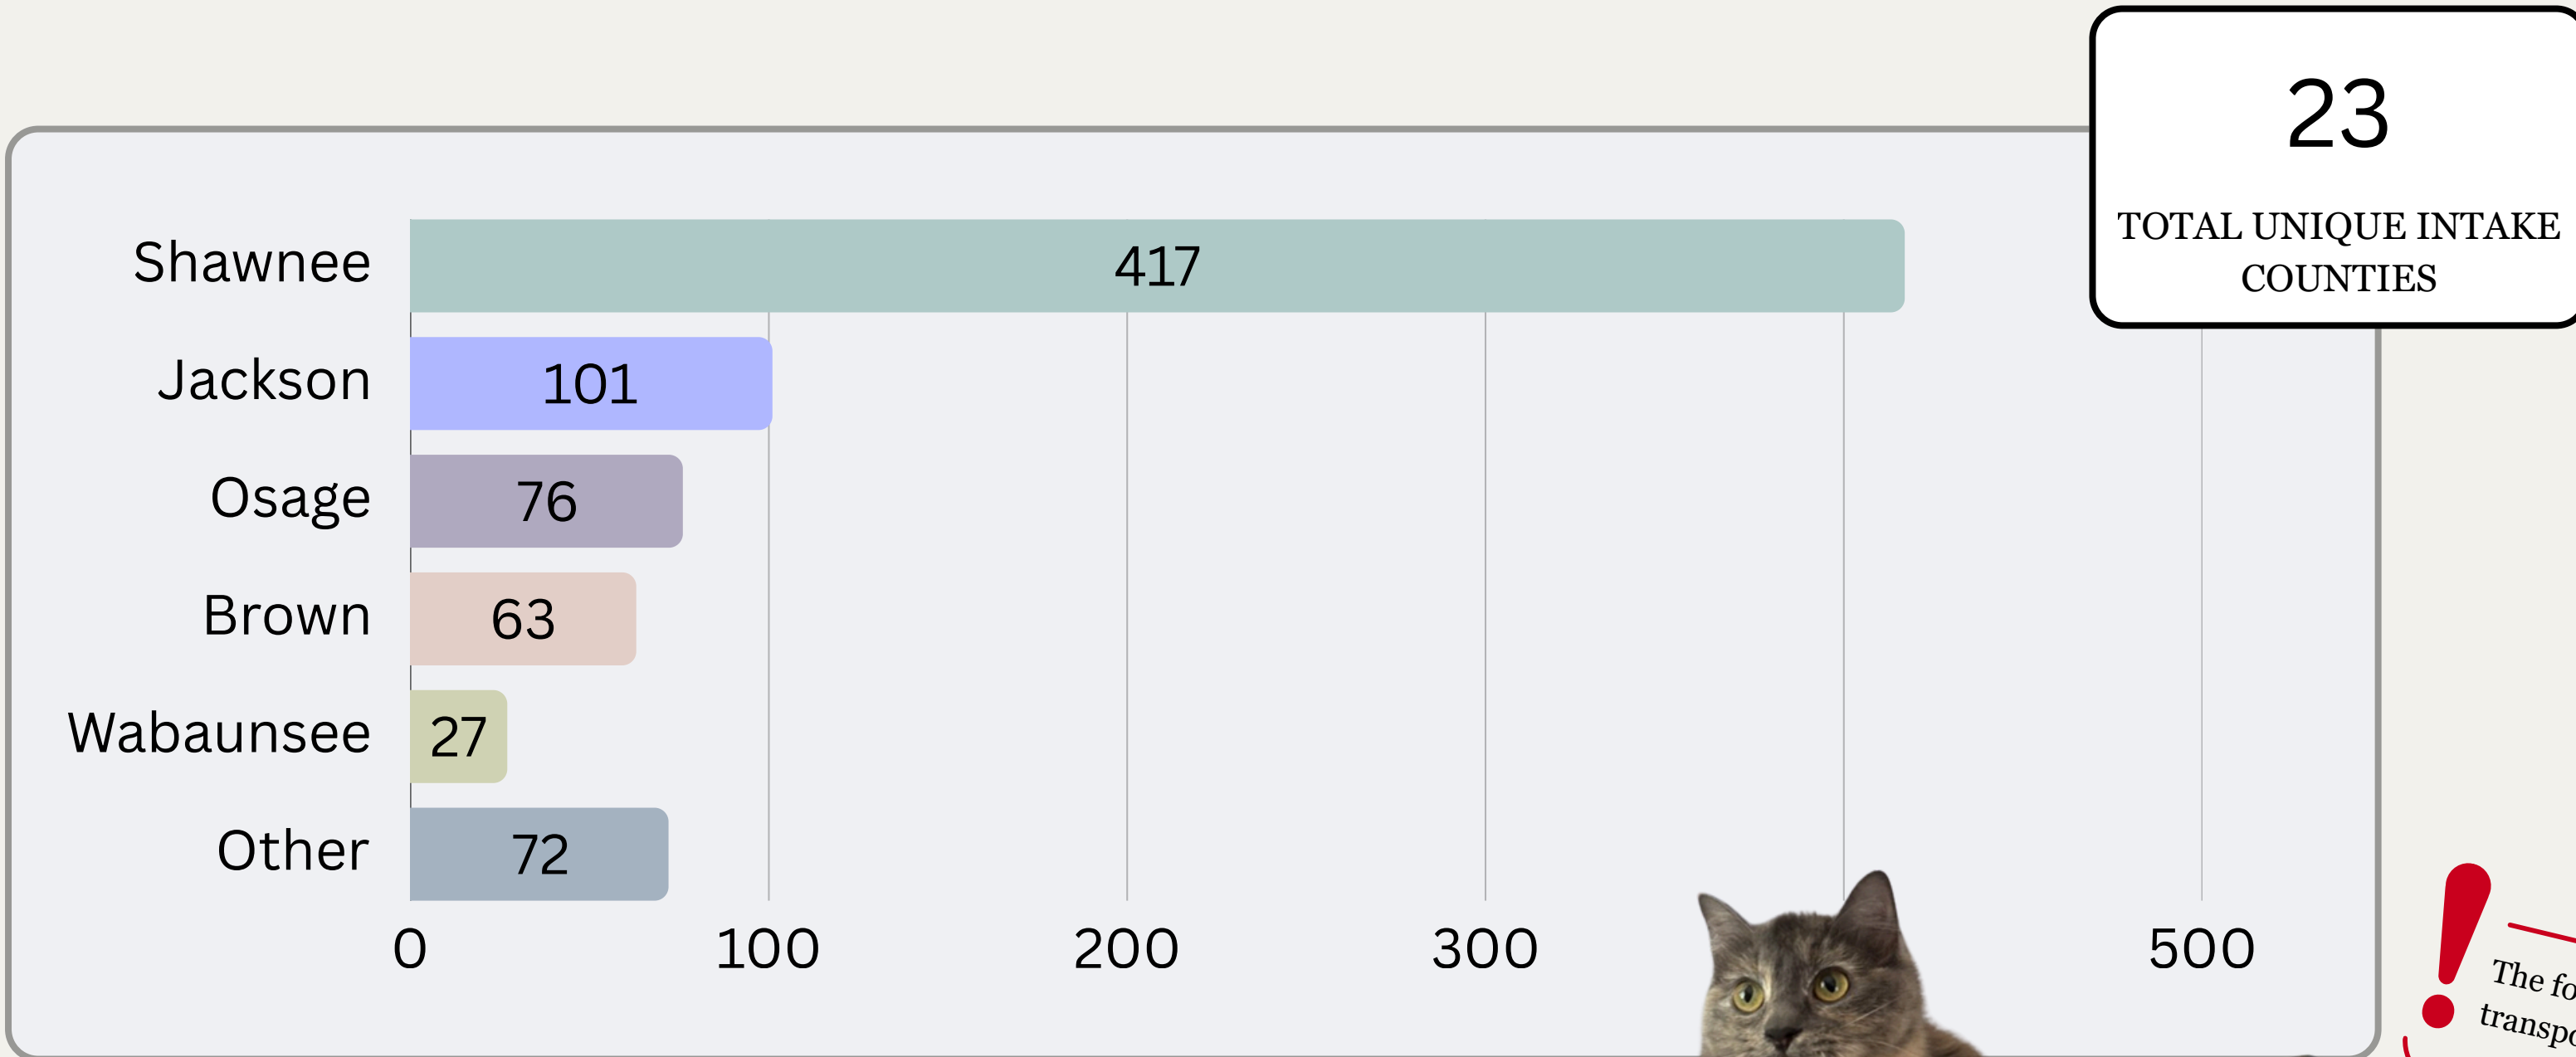

ALL AGES

- Kitten --> Under 4 Months
- Young --> 4 Months to a Year
- Adult --> Over a Year

Over 30% of All Adult Intakes
Were Mama Cats

KITTENS

< 4 Weeks	96
4-8 Weeks	200
8-16 Weeks	294

Push Pop and her brother
Bomb Pop came in as
babies with their mom!

Here she is at 8
weeks old, ready
to go to her
forever home!

78.3%

OF INTAKES UNDER A YEAR
OLD WERE PART OF A LITTER

127

KITTENS UNDER 8 WEEKS
CAME IN WITH MOM

INTAKES

BY COUNTY

After his siblings passed away due to winter weather, Dauntless's rescuers drove the hour and a half from Westphalia to bring him to us.

Nobel Peace Prize and her four little criminals were rescued from Hoyt in Jackson county after someone threatened to dump them outside.

! The four week old kittens were transported in a shop vacuum box!

LAST LITTER PROGRAM

ABOUT

The Last Litter Program is a proactive initiative by Team Kitten aimed at addressing cat overpopulation by preventing unplanned litters of kittens. This program supports families by offering comprehensive care and promoting responsible pet ownership.